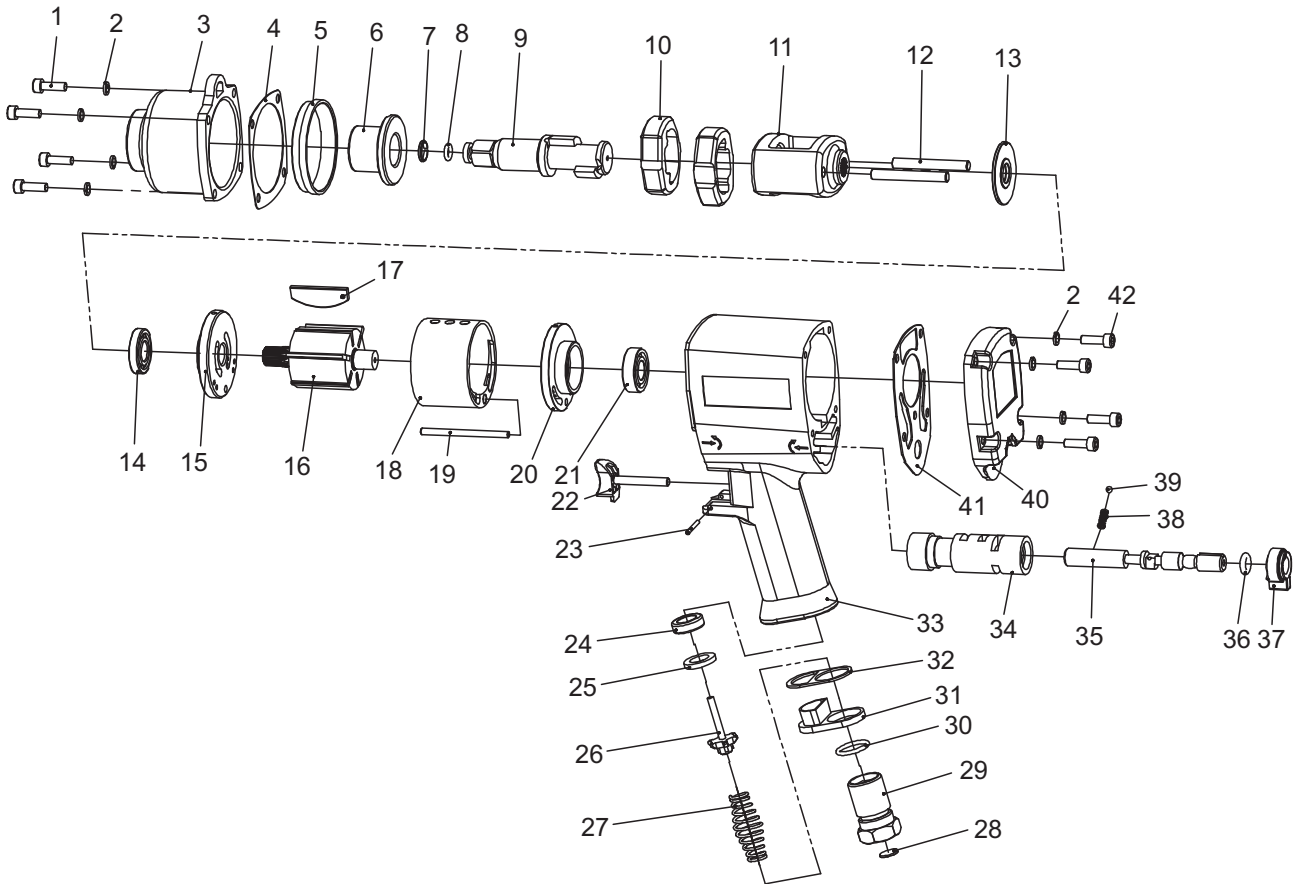

EXPLODED DIAGRAM AND PARTS LIST

1/2" Heavy Duty Air Impact Wrench (Model: AT-241)

Part No.	Description	Qty.	Part No.	Description	Qty.
1	Hex screw	4	22	Trigger	1
2	Gasket	8	23	Pin	1
3	Hammer case	1	24	Inlet gasket	1
4	Gasket	1	25	Rubber gasket	1
5	Washer	1	26	Inlet valve	1
6	Anvil bushing	1	27	Inlet spring	1
7	Circlip	1	28	Air inlet screen	1
8	O-ring	1	29	Air inlet	1
9	Anvil	1	30	O-ring	1
10	Hammer	2	31	Plastic cover	1
11	Hammer cage	1	32	Rubber gasket	1
12	Hammer pin	2	33	Handle	1
13	Gasket	1	34	Throttle bushing	1
14	Bearing	1	35	Throttle core	1
15	Front end plate	1	36	O-ring	1
16	Rotor	6	37	Timing button	1
17	Vane	1	38	Spring	1
18	Cylinder	1	39	Steel ball	1
19	Pin	1	40	Back cover	1
20	Rear end plate	1	41	Gasket	1
21	Bearing	1	42	Hex screw	4